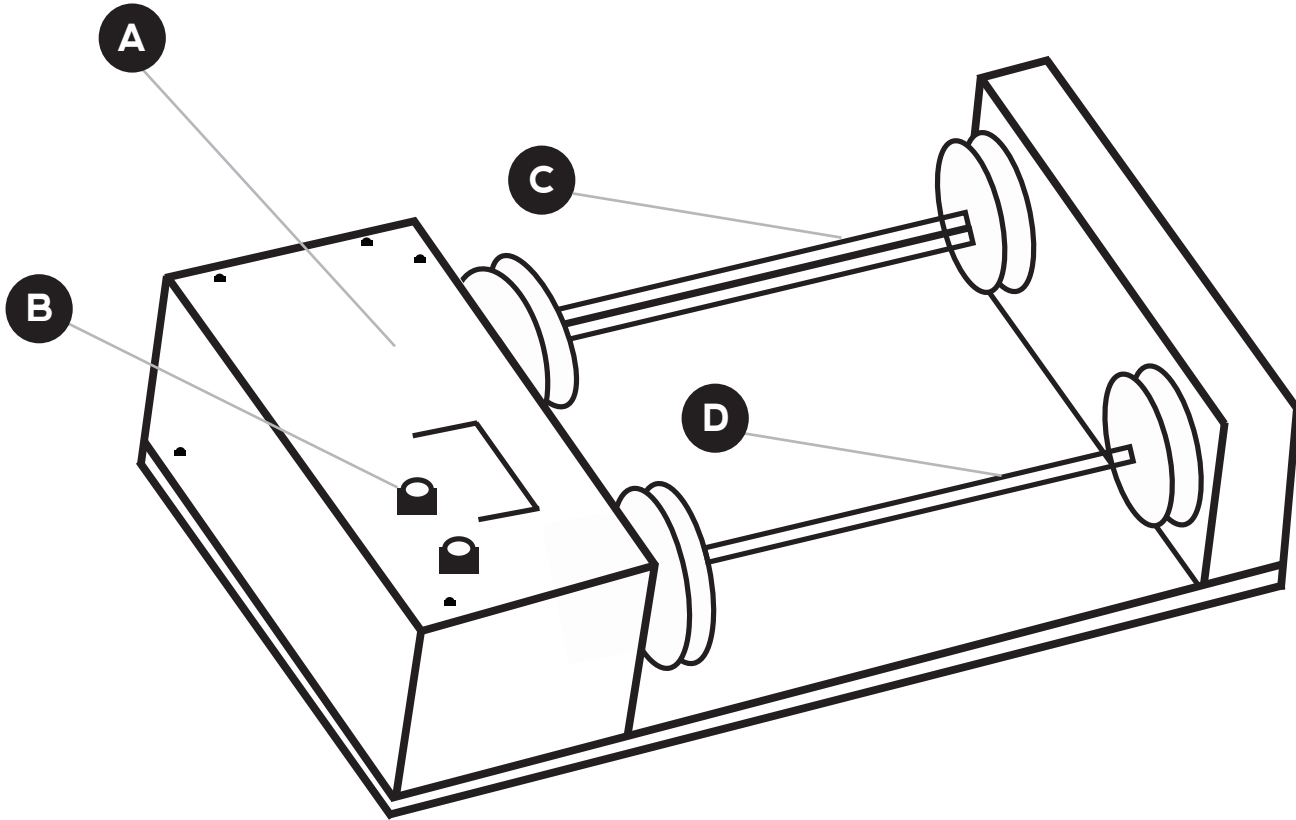

Lyco LT40 Variable Speed Motor Assembly

Part	Part Description	Part #	Price
A	Variable Speed Drive Motor	VS 402A	$ 545.00
B	Timer Switch Assembly with Knob	B 404	$ 98.00
C	Drive Shaft Assembly with Rollers	B 409	$ 130.00
D	Driven Shaft Assembly with Rollers	B 410	$ 160.00
	Roller Chain Assembly (Hidden)	B 411	$ 42.00
	DC Control Board (Hidden)	VS 401	$ 169.00

Lyco Sales LTD.

Phone: 608-752-7626 Email: marinator@trilyco.com