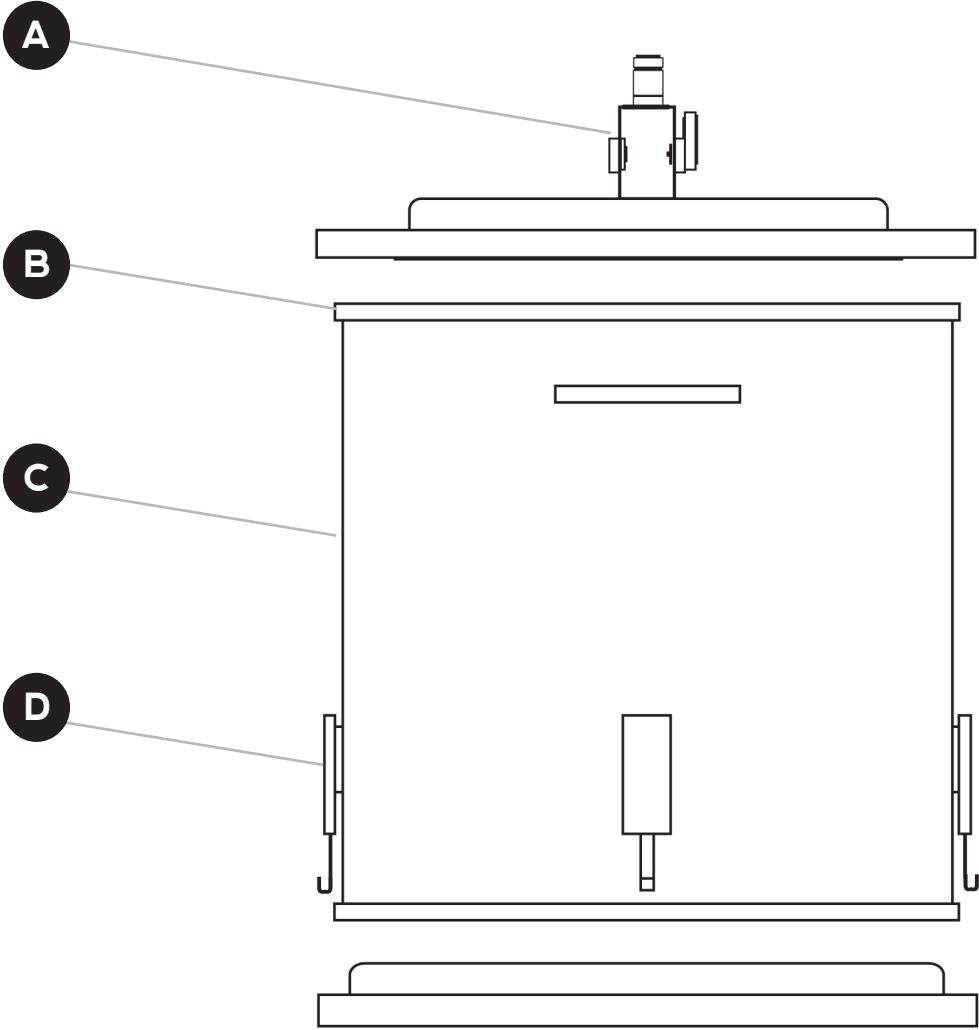

Lyco LT40 & LT40-II Stainless Steel Drum

Part	Part Description	Part #	Price
A	Shut Off Valve w/ Coupling Nipple	PS 405	$ 25.00
B	Stainless Steel Drum Gaskets (2)	S40	$ 23.00 each
C	Stainless Steel Drum	S400	$ 975.00
D	Stainless Steel Drum Latch	S403 A-C	$ 31.00 each

Lyco Sales LTD.

Phone: 608-752-7626 Email: marinator@trilyco.com