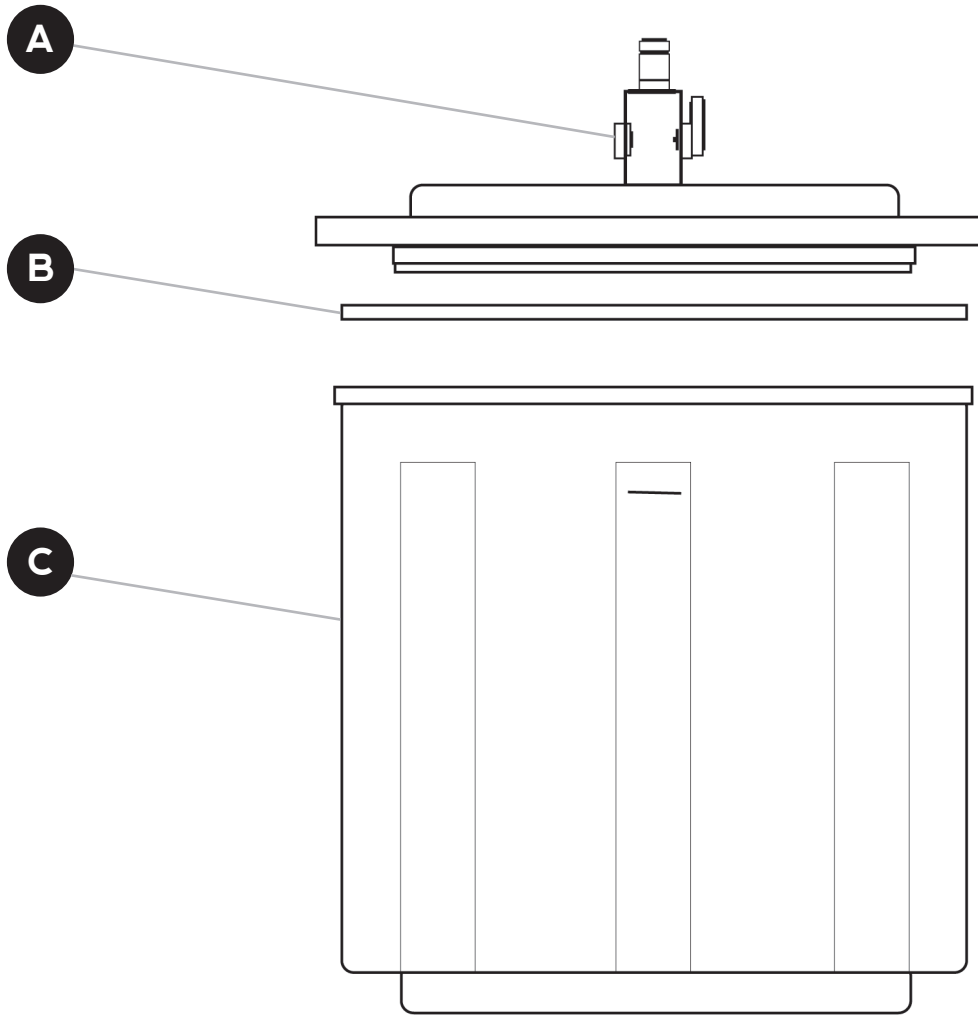

# Lyco LT40 & LT40-II Polyethylene Drum

Part	Part Description	Part #	Price
A	Shut Off Valve	PS 405	\$ 25.00
B	Polyethylen Drum	P400	\$ 390.00
C	Polyethylene Drum Gasket	P40	\$ 21.00

Lyco Sales LTD.

Phone: 608-752-7626 Email: [marinator@trilyco.com](mailto:marinator@trilyco.com)