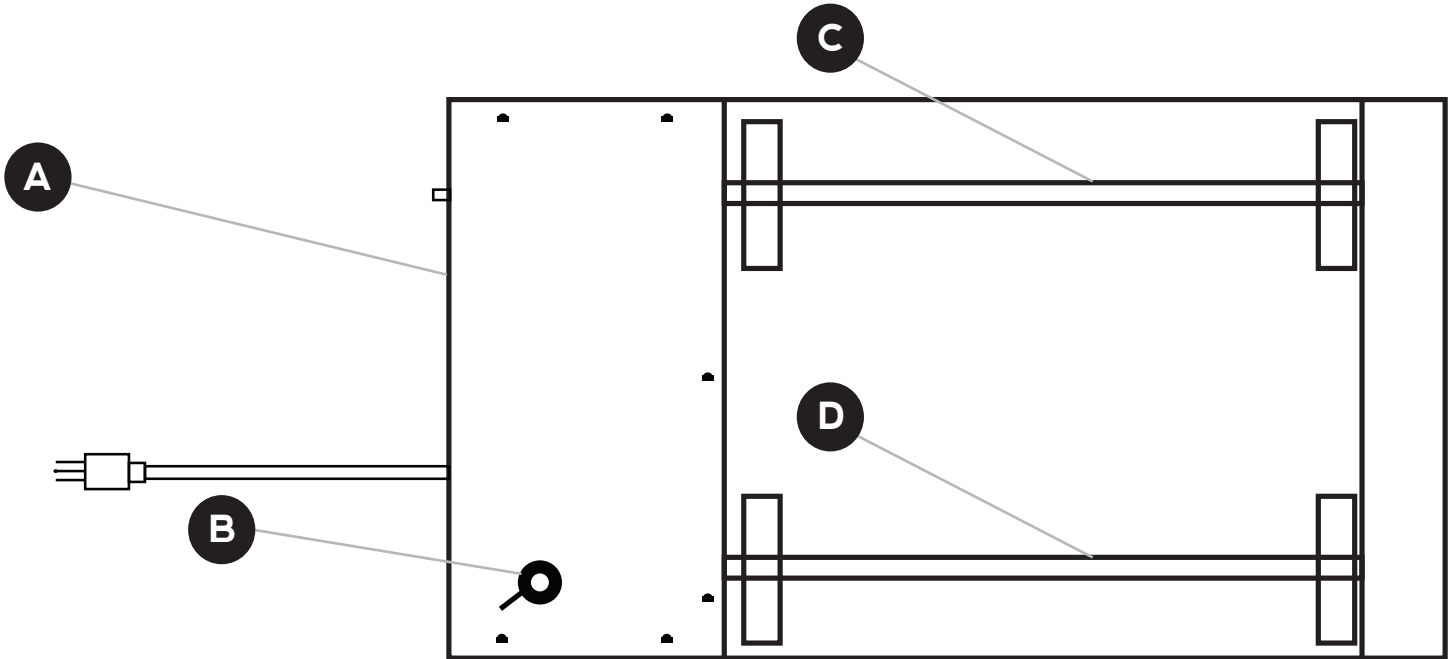

Lyco LT40 Single Speed Motor Assembly

Part	Part Description	Part #	Price
A	Single Speed Drive Motor	B 403	$ 530.00
B	Timer Switch Assembly with Knob	B 404	$ 98.00
C	Drive Shaft Assembly with Rollers	B 409	$ 130.00
D	Driven Shaft Assembly with Rollers	B 410	$ 160.00
	Roller Chain Assembly (Hidden)	B 411	$ 42.00

Lyco Sales LTD.

Phone: 608-752-7626 Email: marinator@trilyco.com