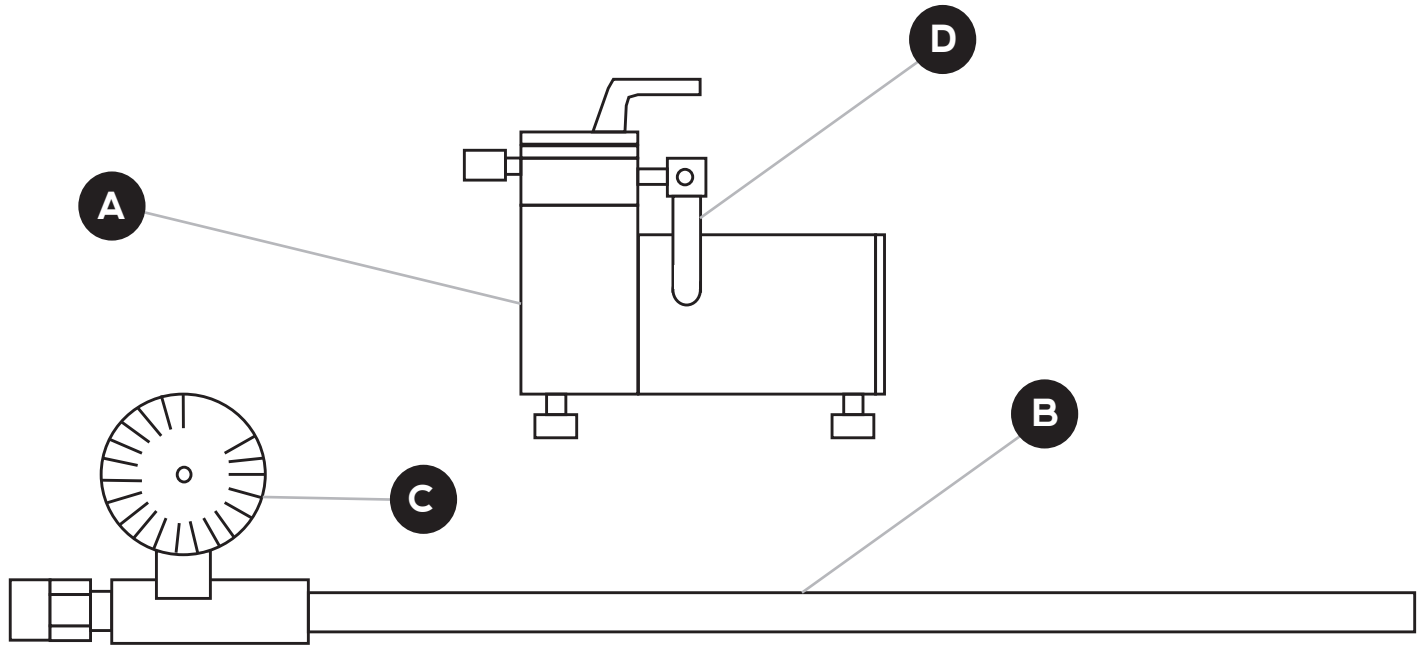

Lyco LT40 Hose Pump Assembly

Part	Part Description	Part #	Price
A	Vacuum Pump	V400	$ 590.00
B	Vacuum Hose Assembly with Gauge & Coupler	V404 A-F	$ 80.00
C	Vacuum Gauge	V404 A	$ 24.00
D	Inlet Filter	V403	$ 51.00

Lyco Sales LTD.

Phone: 608-752-7626 Email: marinator@trilyco.com